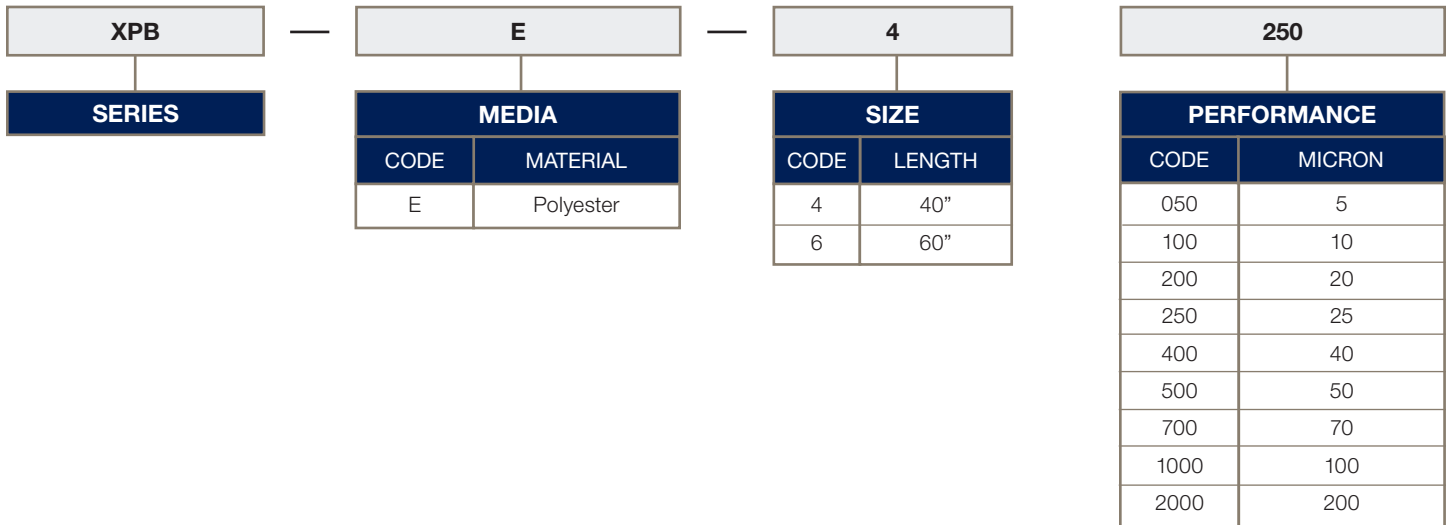

MATERIALS

MEDIA	Polyester
END CAP	Polyester

NOMINAL DIMENSIONS

SIZE	O.D.	LENGTH
4	6" / 152mm	40" / 1016mm
6	6" / 152mm	60" / 1524mm

PERFORMANCE

MICRON RATING: 5, 10, 20, 40, 70, 100, 200

EFFICIENCY: 90%

PH RANGE: 3–9

OPERATING DATA

FLOW DIRECTION: Inside-to-Outside

MAX. TEMP: 240°F / 115°C

MAX. DIFFERENTIAL PRESSURE: 50 psid / 3.4 bar

RECOMMENDED CHANGE-OUT

DIFFERENTIAL PRESSURE: 35 psid / 2.4 bar

RECOMMENDED FLOW RATE AT <2 PSID:

300 gpm per 60"L in 1 cP viscosity (10 micron & larger)

Consult factory for flow rate recommendations on less than 10 micron part numbers

**SCAN QR CODE FOR ADDITIONAL
PRODUCT INFORMATION INCLUDING
AVAILABLE PART NUMBERS**

For technical questions contact ipf.technical@support.parker.com or call 940-325-2575
To order, contact a support representative at ipf.support@support.parker.com or call 940-325-2575
Purchasing details: Request a quote at ipf.quotes@support.parker.com
Parker IPF Standard Terms & Conditions apply www.parker.com/IPF-Aftermarket-TOS